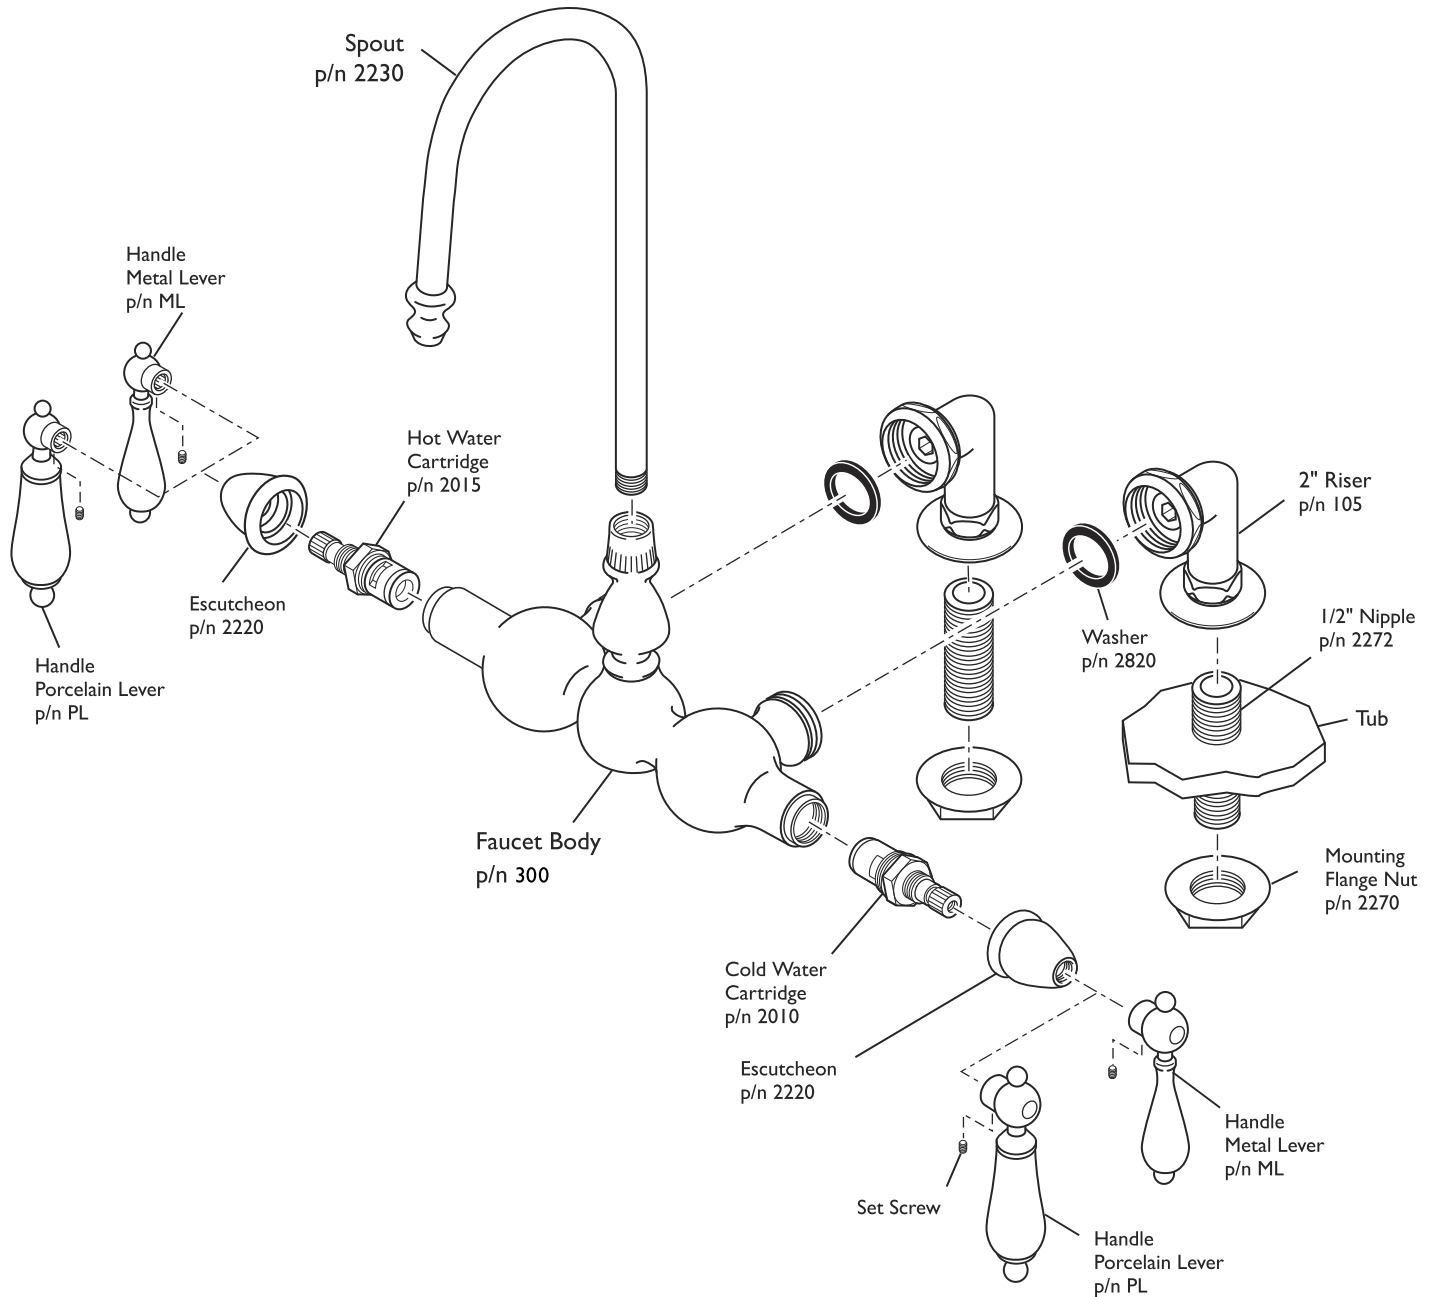

# F6-0016 Tub Faucet

## ASSEMBLY DIAGRAM

WATER CREATION

## SPECIFICATION SHEET

WATER CREATION