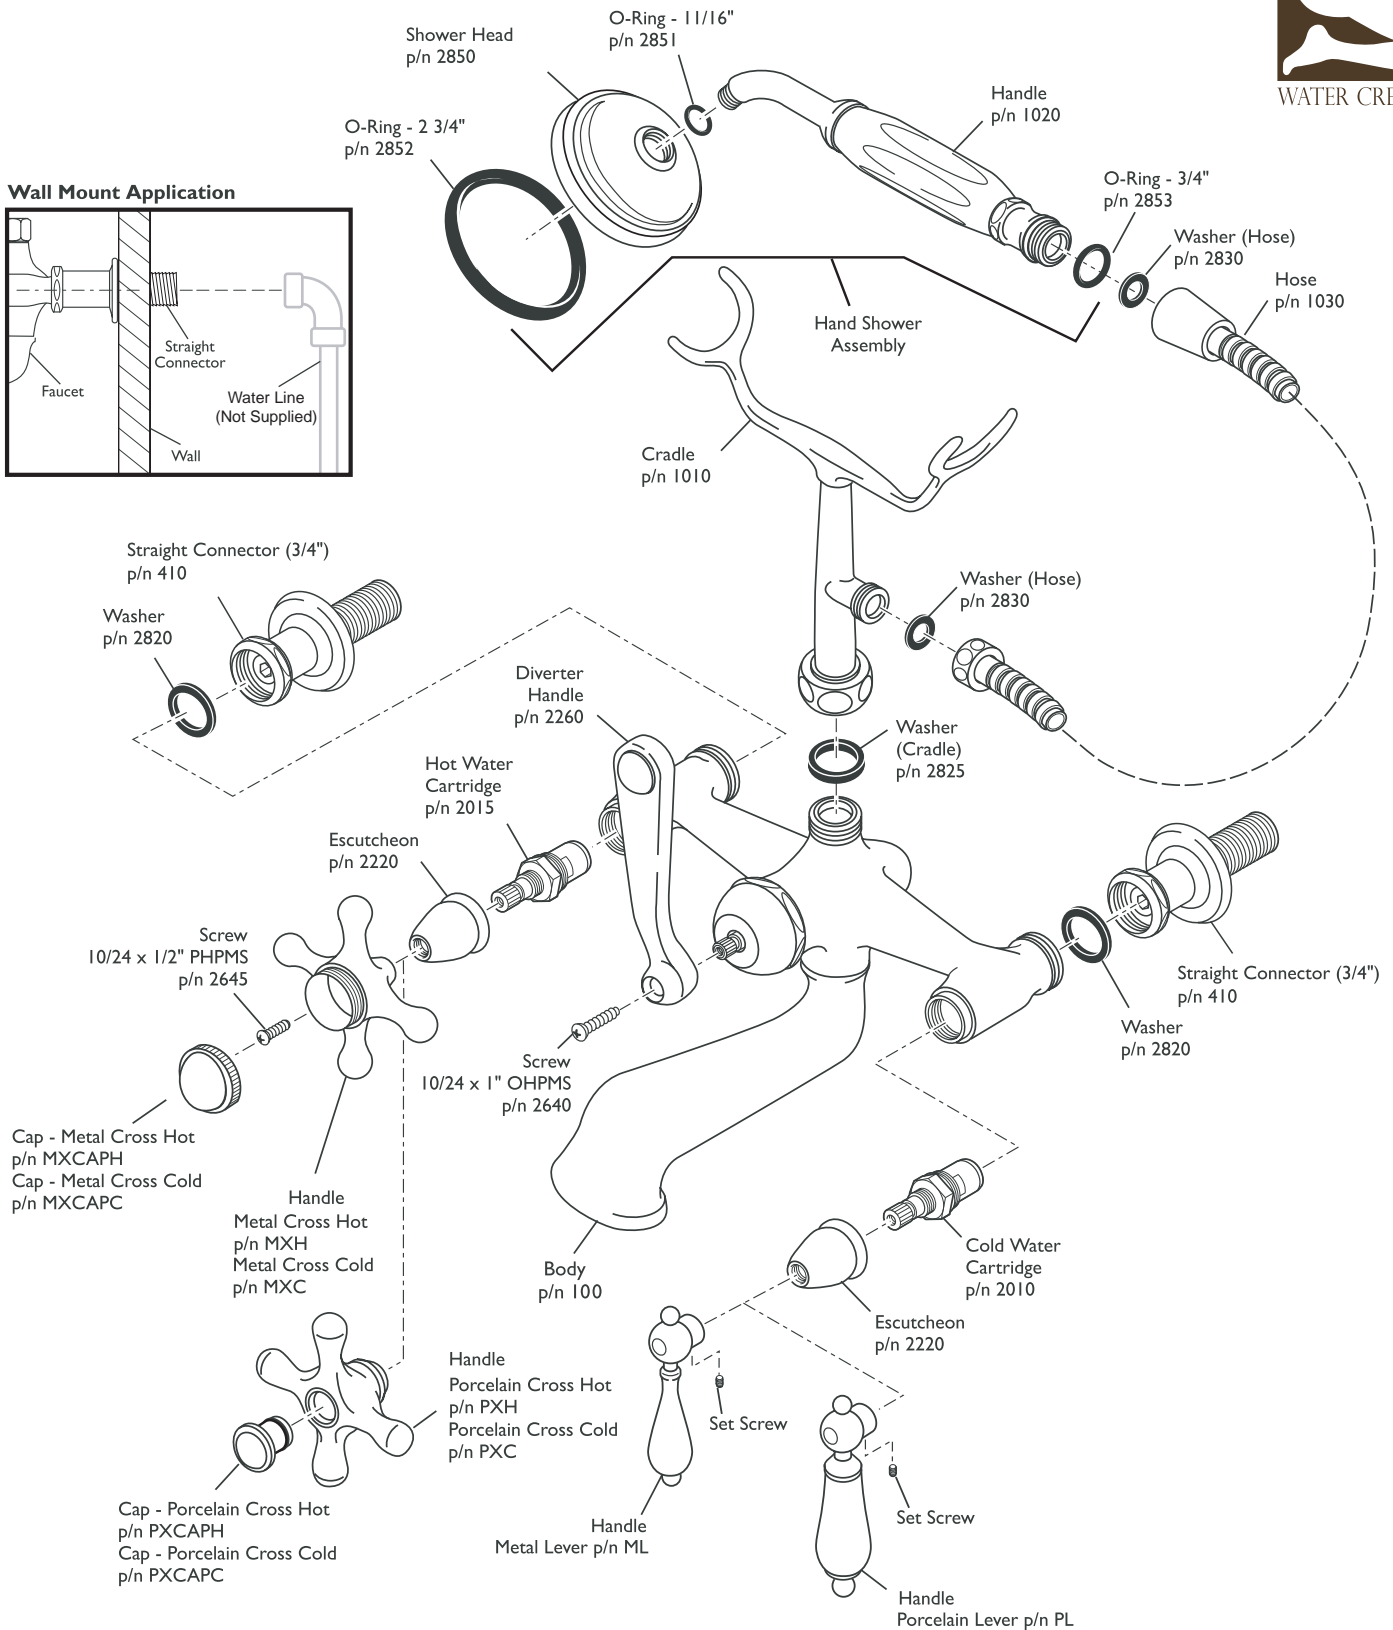

# F6-0010 Tub Faucet

## ASSEMBLY DIAGRAM

### Wall Mount Application

# F6-0010 Faucet