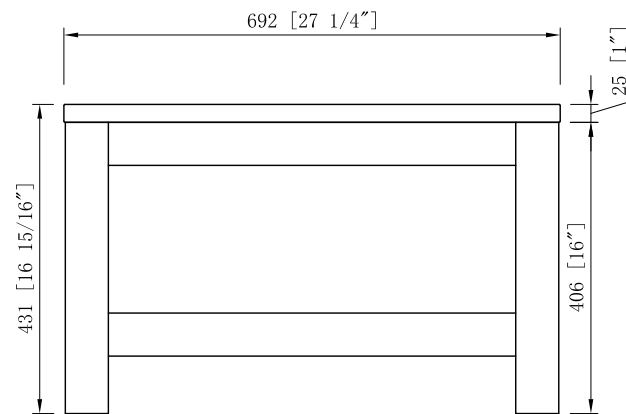

MODEL: ABERDEEN-CT-2727GG

MODEL: ABERDEEN-CT-2727GG